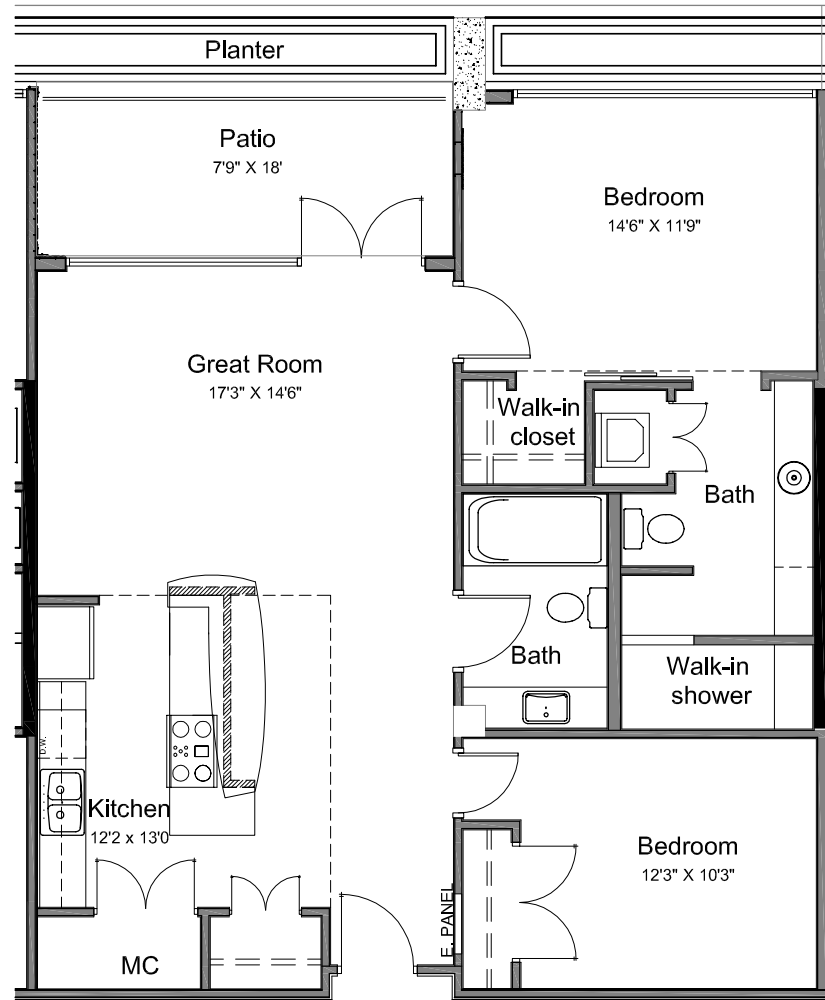

# Unit 306

Tremblay Realty  
614-451-0906  
www.199s5thST.com

1128 S.F. - Living Area  
129 S.F. - Patio  

---

1257 S.F. - Total Living Area

scale: 1/8" = 1'-0"  
0' 2' 4' 8'